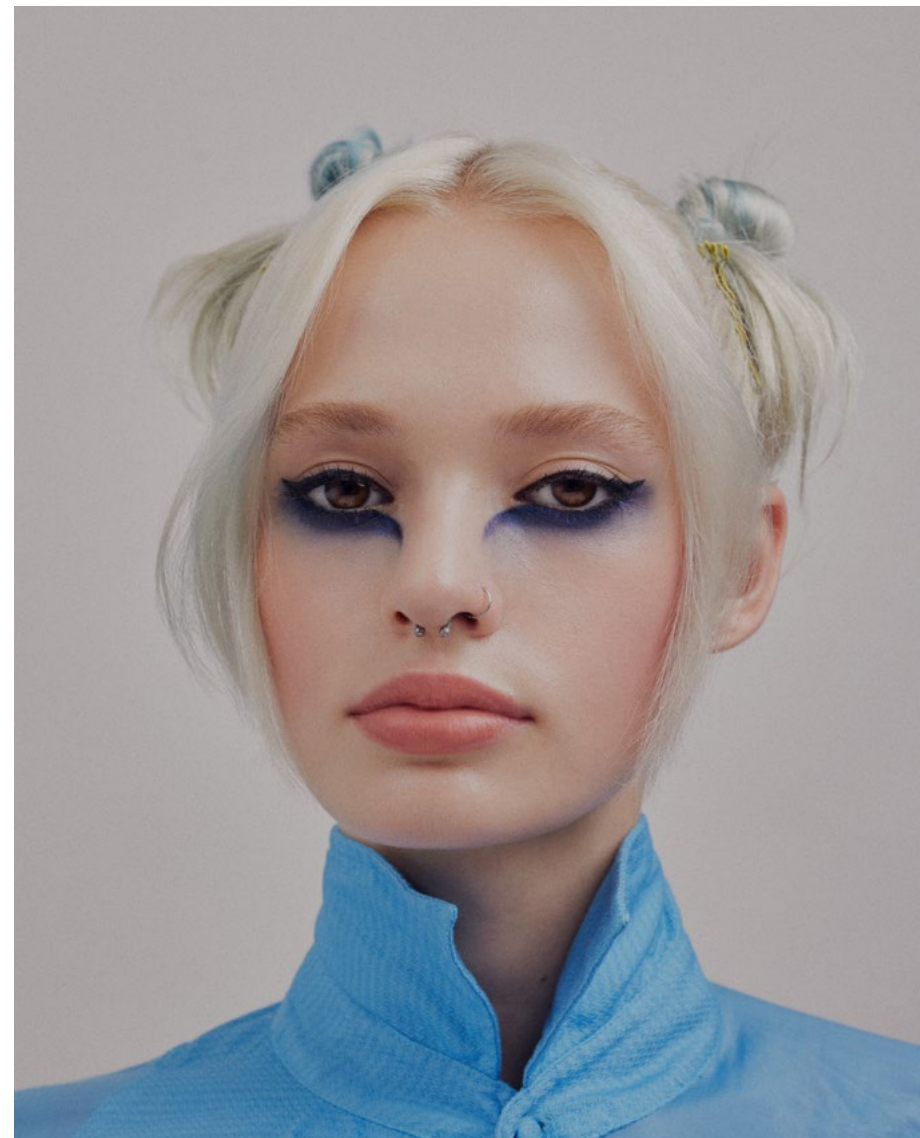

ANTI-AGENCY

RUBY WARD

@RUBESSWARD

HEIGHT : 5'7"

BUST : 31"

WAIST : 23"

HIPS : 33"

SHOE : 6UK