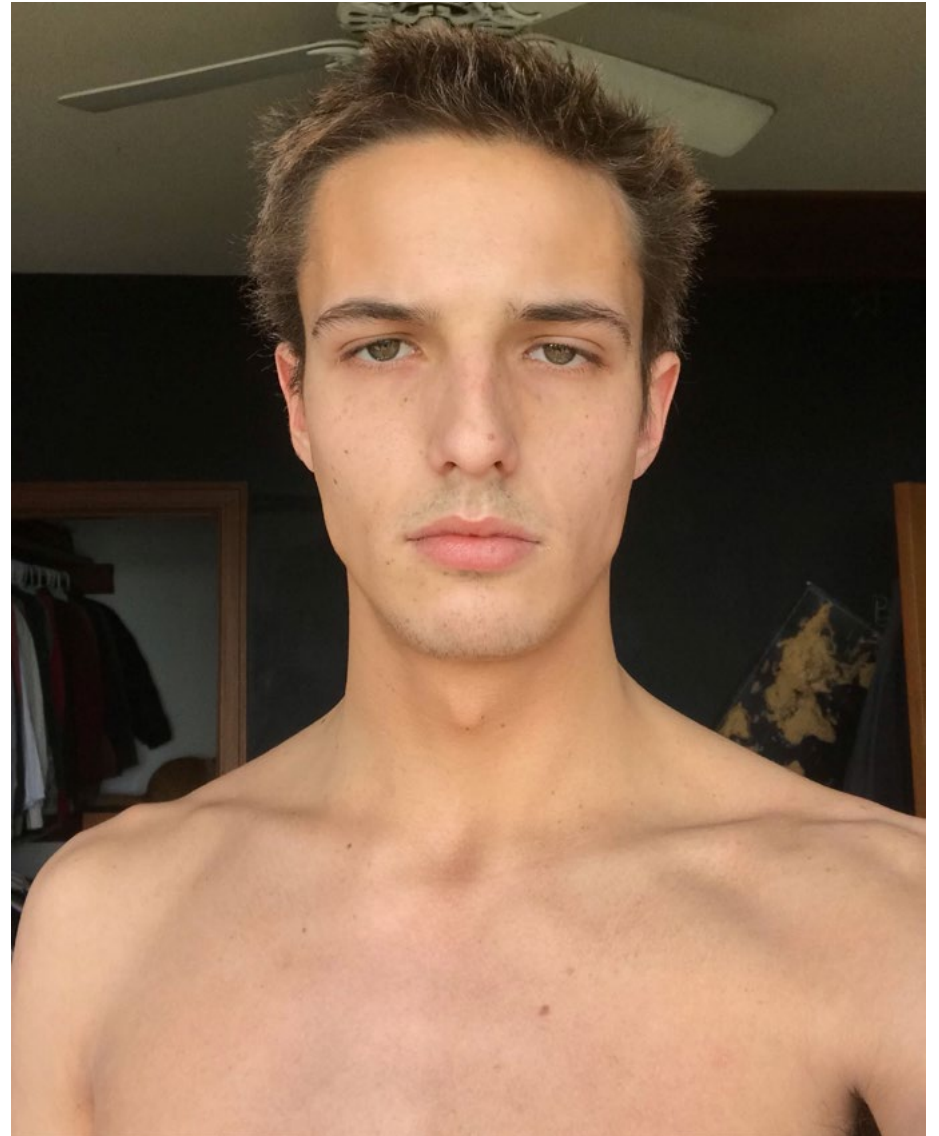

ANTI-AGENCY

WILL BALLARD
@WILLBALLARD

HEIGHT : 6'1.5"
CHEST : 37"
WAIST : 31"
HIPS : 38"
SHOE : 11US