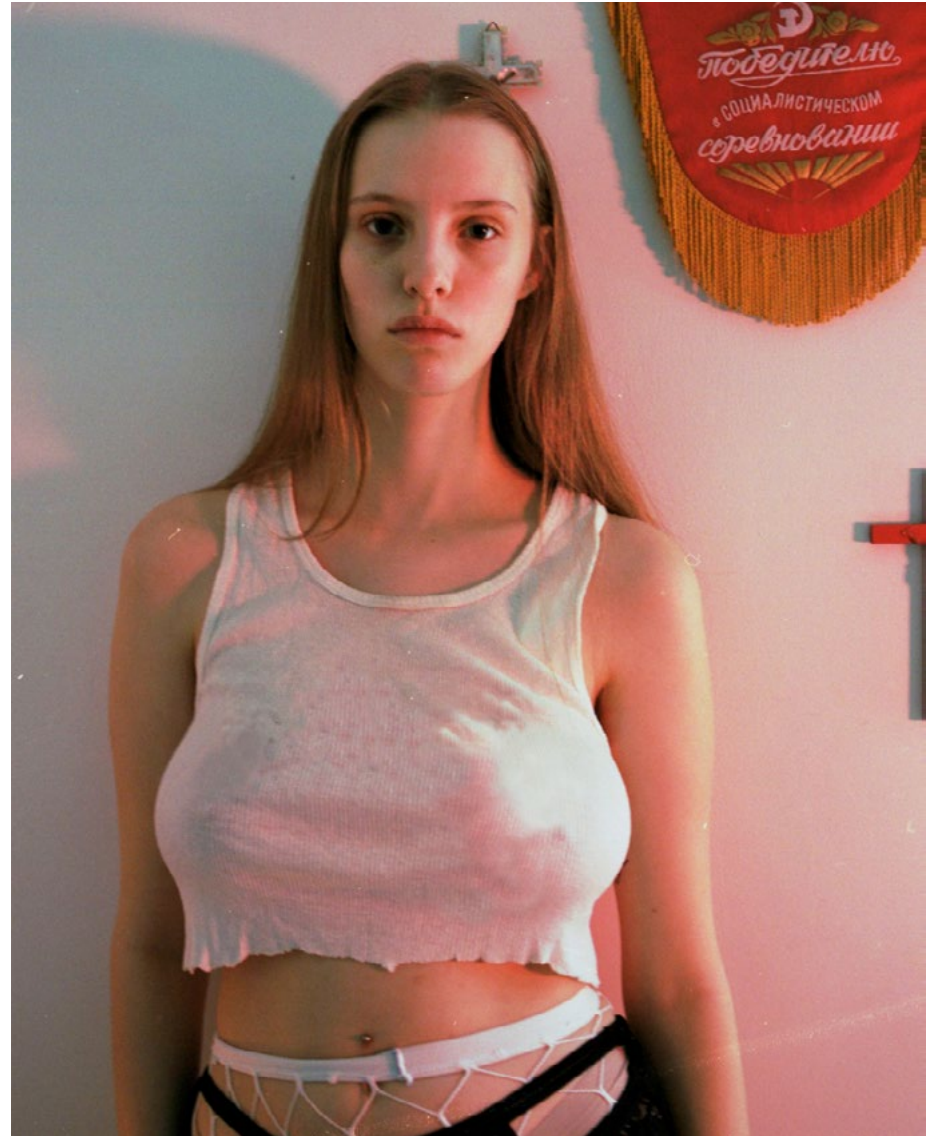

ANTI-AGENCY

ELIZA
@ELIZA_GOLDSMITH

HEIGHT : 5'7"
BUST : 34"
WAIST : 26"
HIPS : 37"
SHOE : 5UK