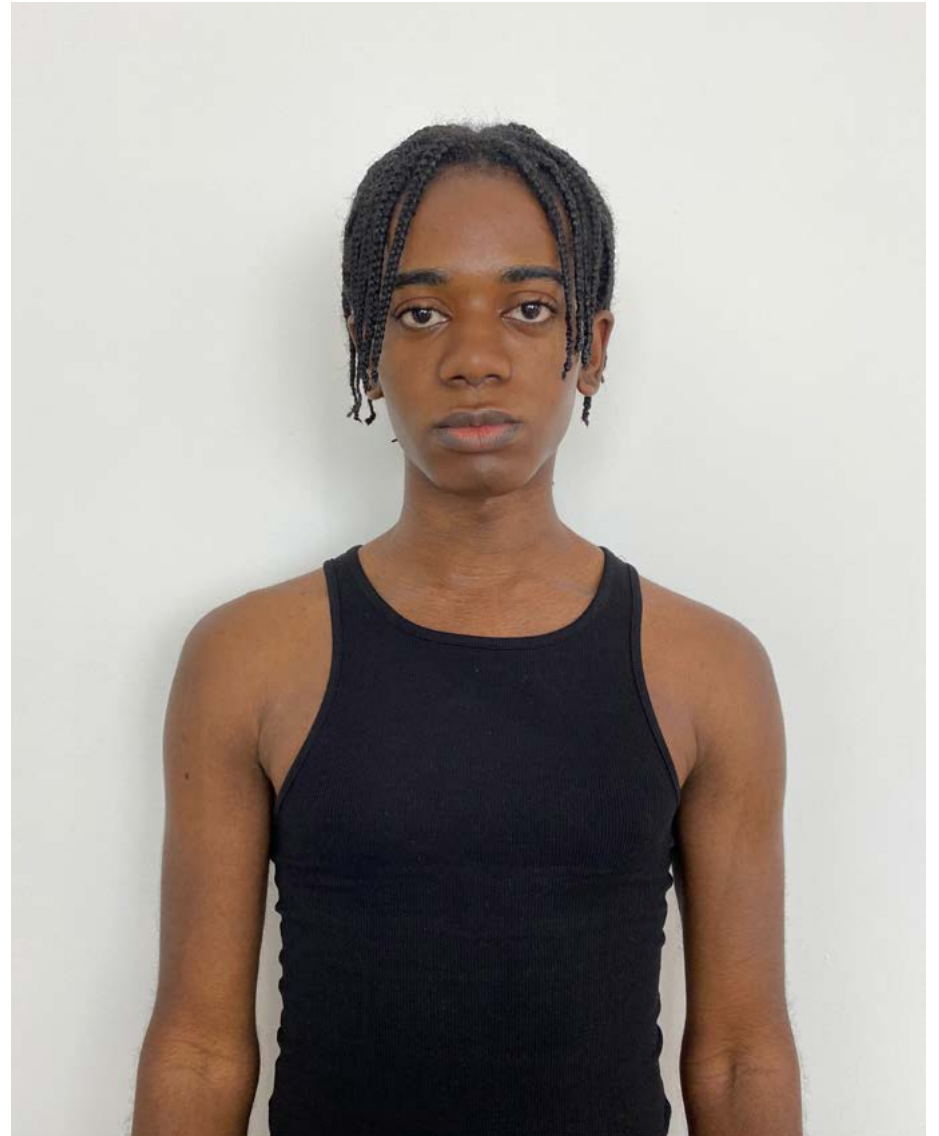

ANTI-AGENCY

RALPH
@RALFKIWI

HEIGHT : 6'1"
BUST : 34"
WAIST : 28"
HIPS : 37"
SHOE : 9UK

WWW.ANTIAGENCY.CO.UK