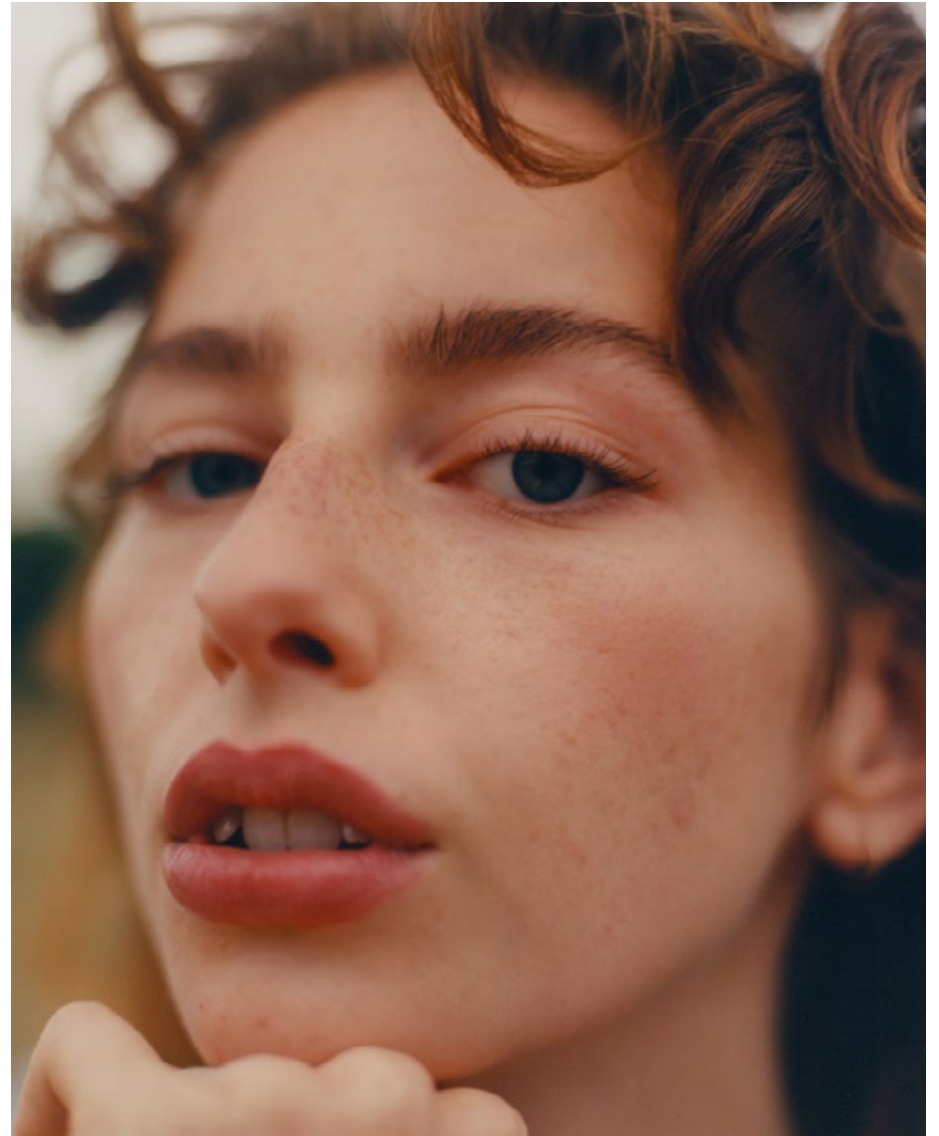

ANTI-AGENCY

**DESI**  
@DOLCEBANANANA

HEIGHT : 5'8.5"  
BUST : 31.5"  
WAIST : 23"  
HIPS : 33.5"  
SHOE : 7UK

[WWW.ANTIAGENCY.CO.UK](http://WWW.ANTIAGENCY.CO.UK)