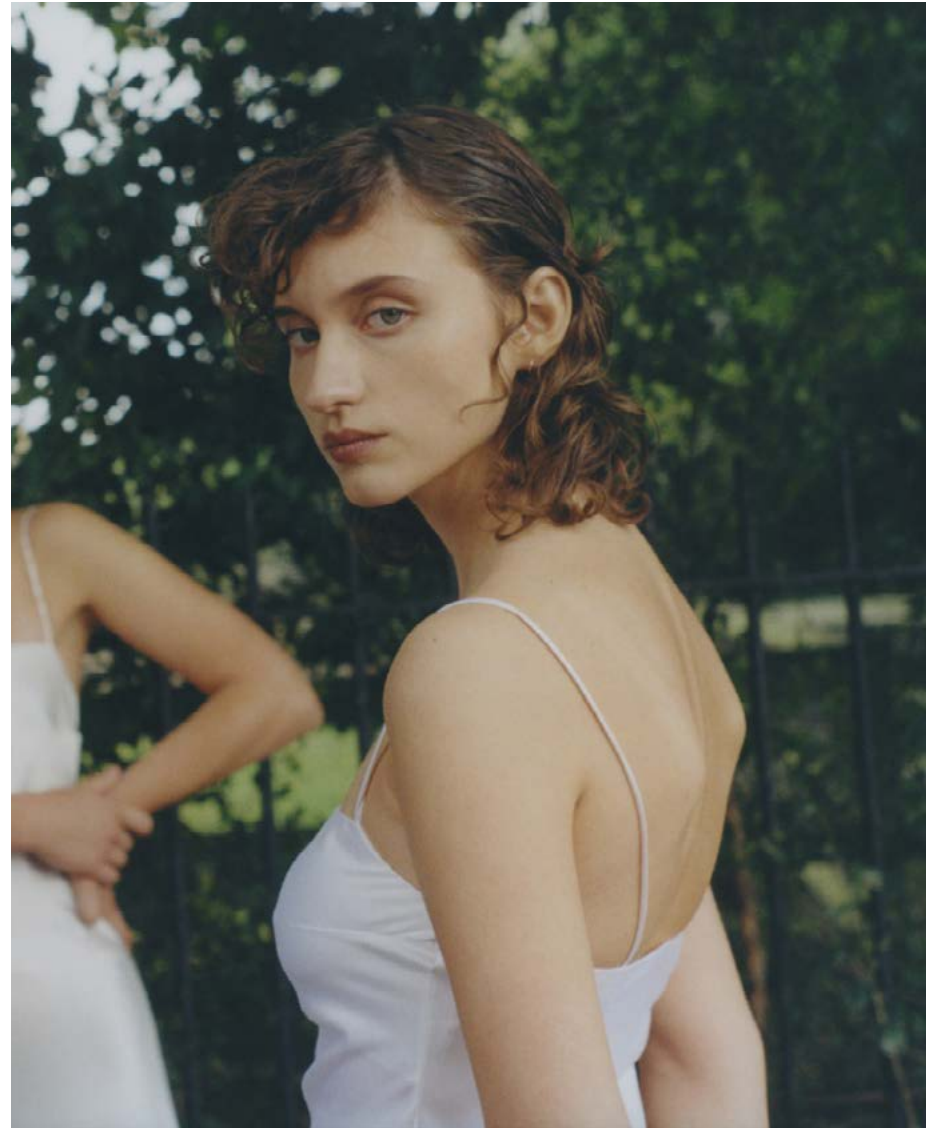

ANTI-AGENCY

ELIF
@ELIFGONEN

HEIGHT : 5'9"
BUST : 34"
WAIST : 24"
HIPS : 31"
SHOE : 6UK

WWW.ANTIAGENCY.CO.UK