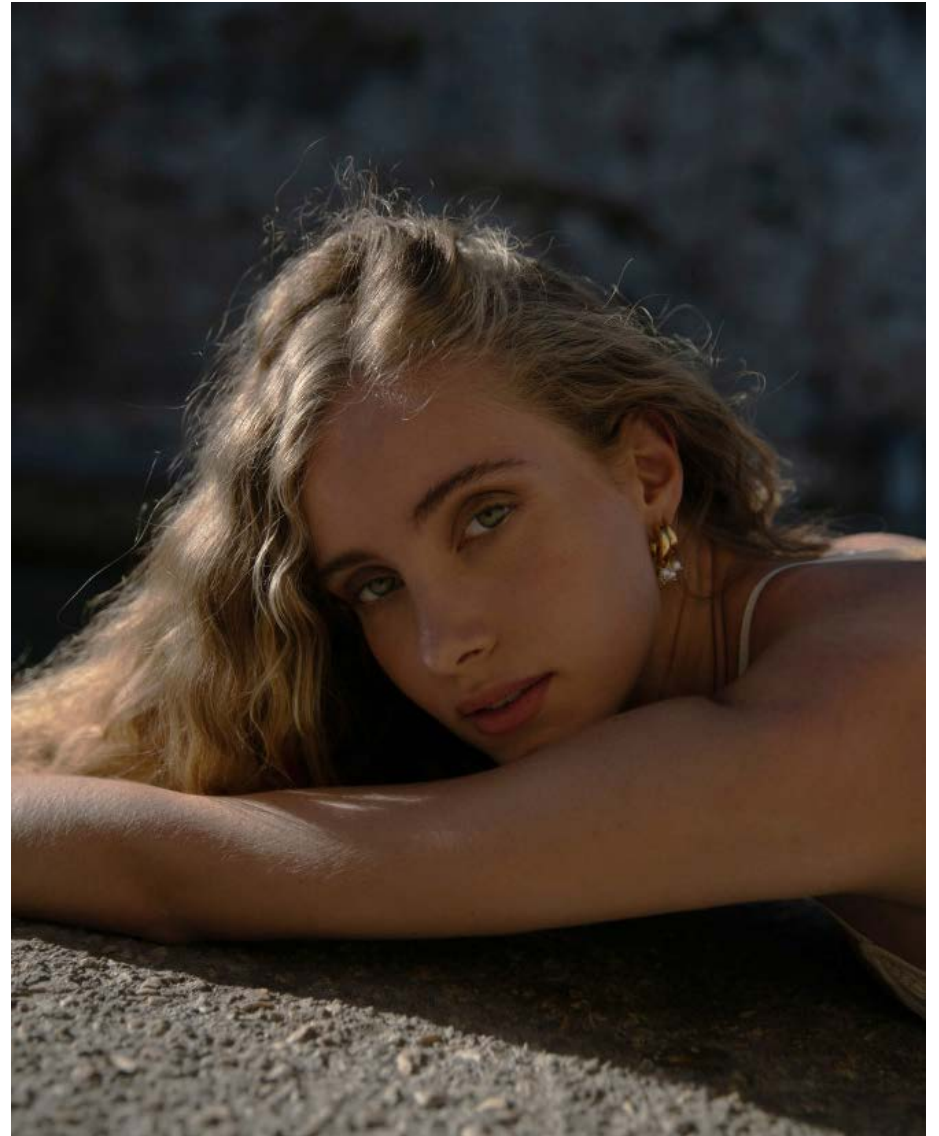

ANTI-AGENCY

MATHILDA
@MATHILDA_GALMOT

HEIGHT : 5'7.5"
BUST : 33"
WAIST : 23"
HIPS : 36"
SHOE : 5UK

WWW.ANTIAGENCY.CO.UK