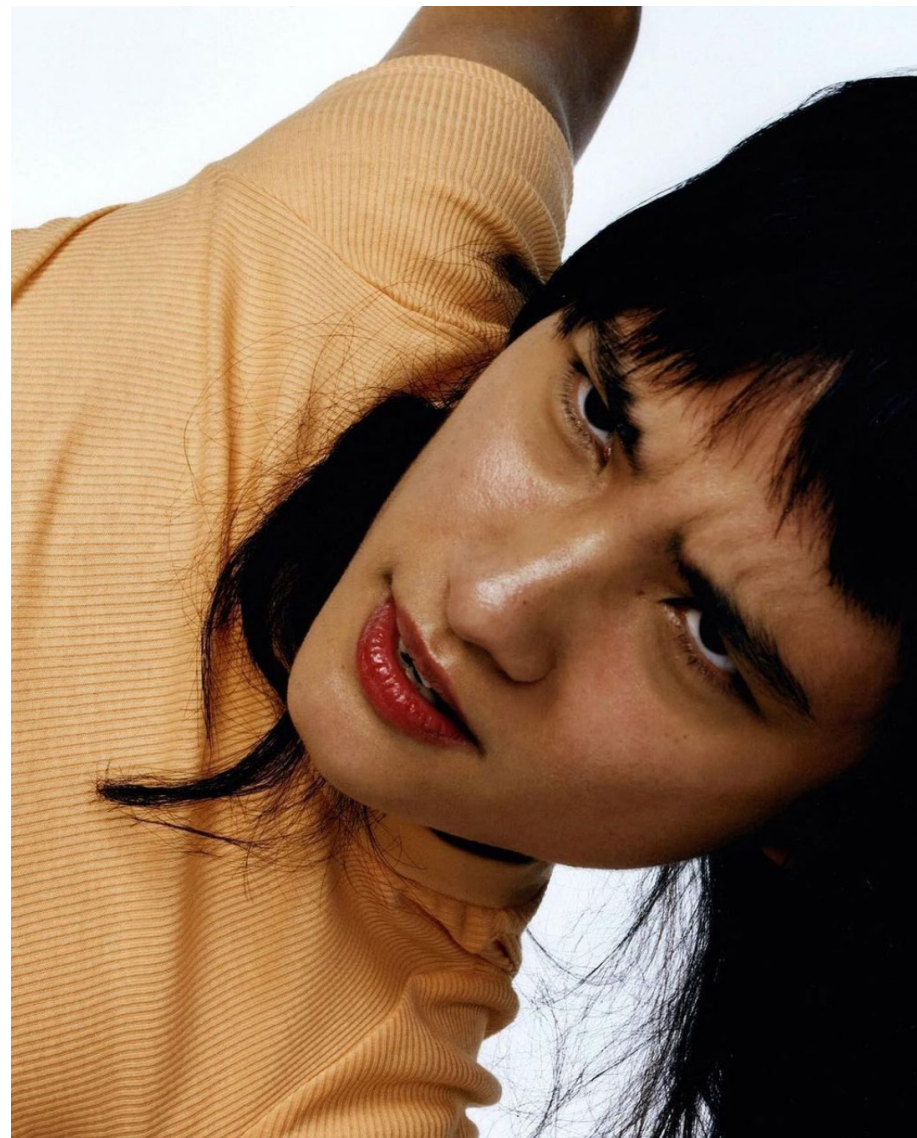

ANTI-AGENCY

LULU
@KITTYCITYKID

HEIGHT : 5'7"
BUST : 32"
WAIST : 23"
HIPS : 34"
SHOE : 9.5US

WWW.ANTIAGENCY.CO.UK