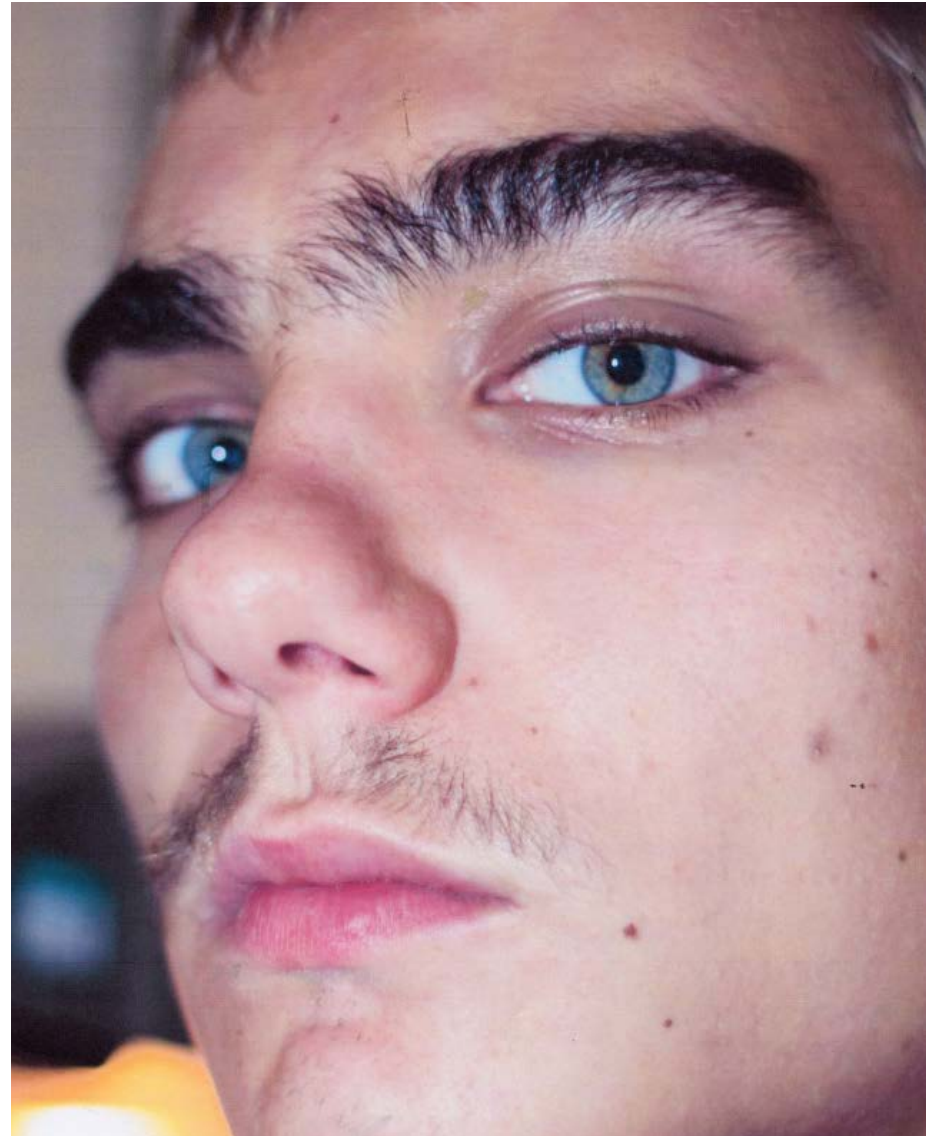

ANTI-AGENCY

SWIRLY
@SWIRLY5000

HEIGHT : 6'0"
CHEST : 33"
WAIST : 28.5"
HIPS : 36"
SHOE : 7.5UK

WWW.ANTIAGENCY.CO.UK