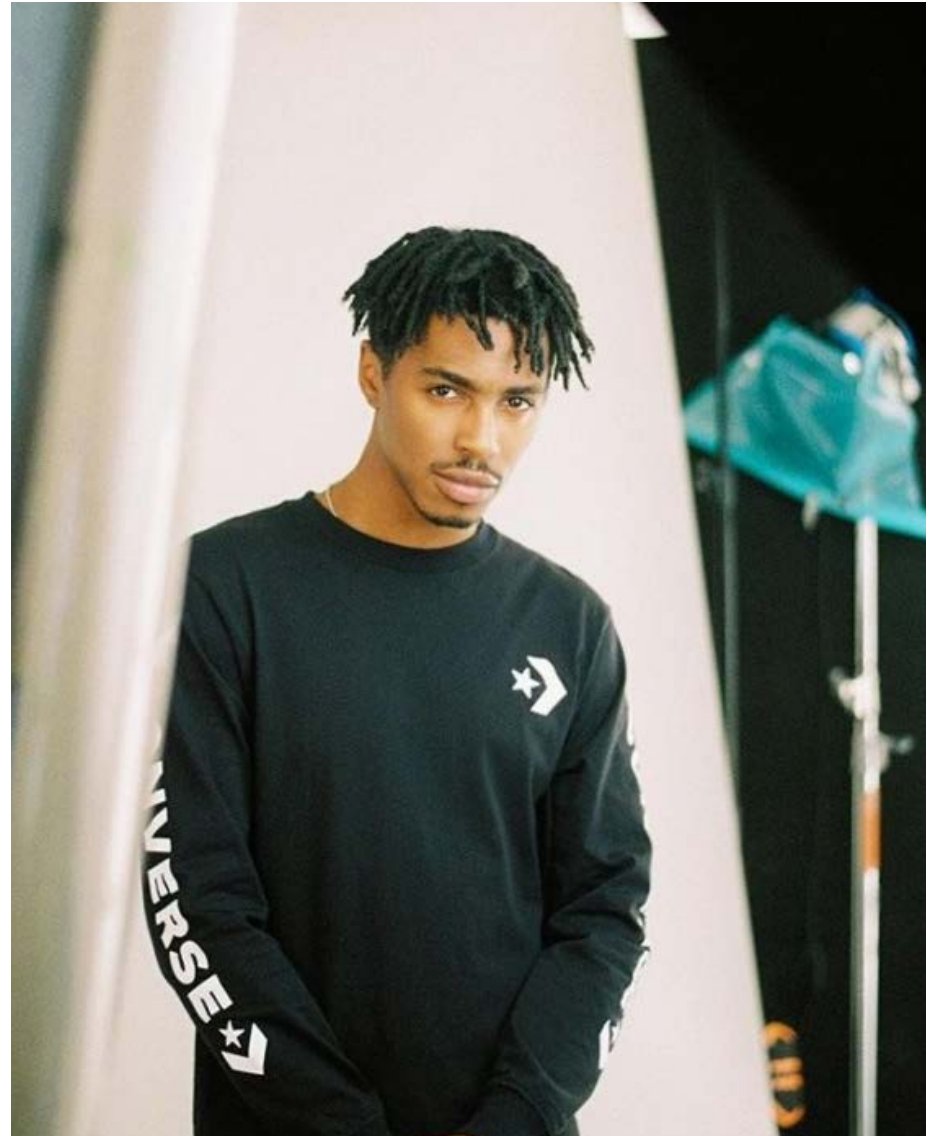

ANTI-AGENCY

RICO
@RICOLOUISW

HEIGHT : 6'1"
CHEST : 34"
WAIST : 31"
HIPS : 38"
SHOE : 9UK