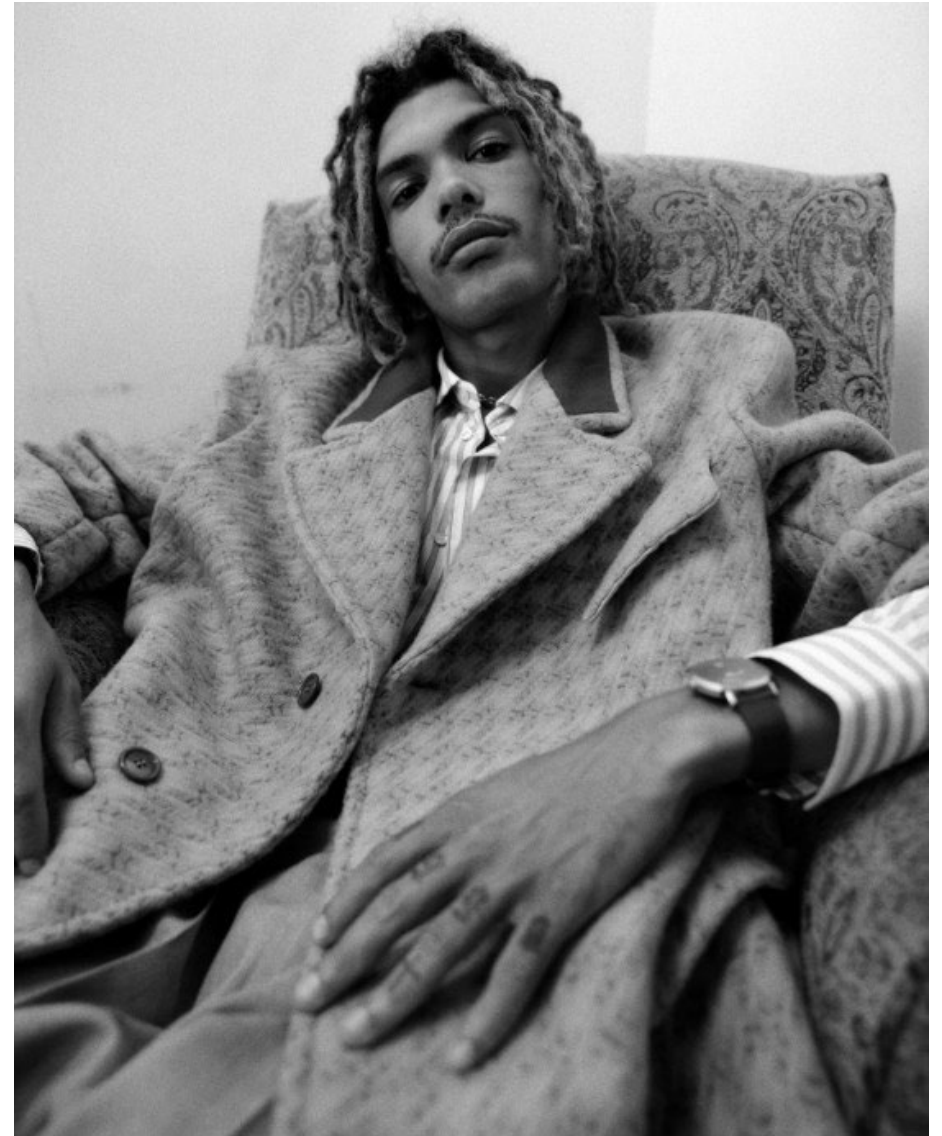

ANTI-AGENCY

LEM
@LEM_WEST

HEIGHT : 5'11"
CHEST : 36"
WAIST : 31"
HIPS : 32"
SHOE : 11US

WWW.ANTIAGENCY.CO.UK