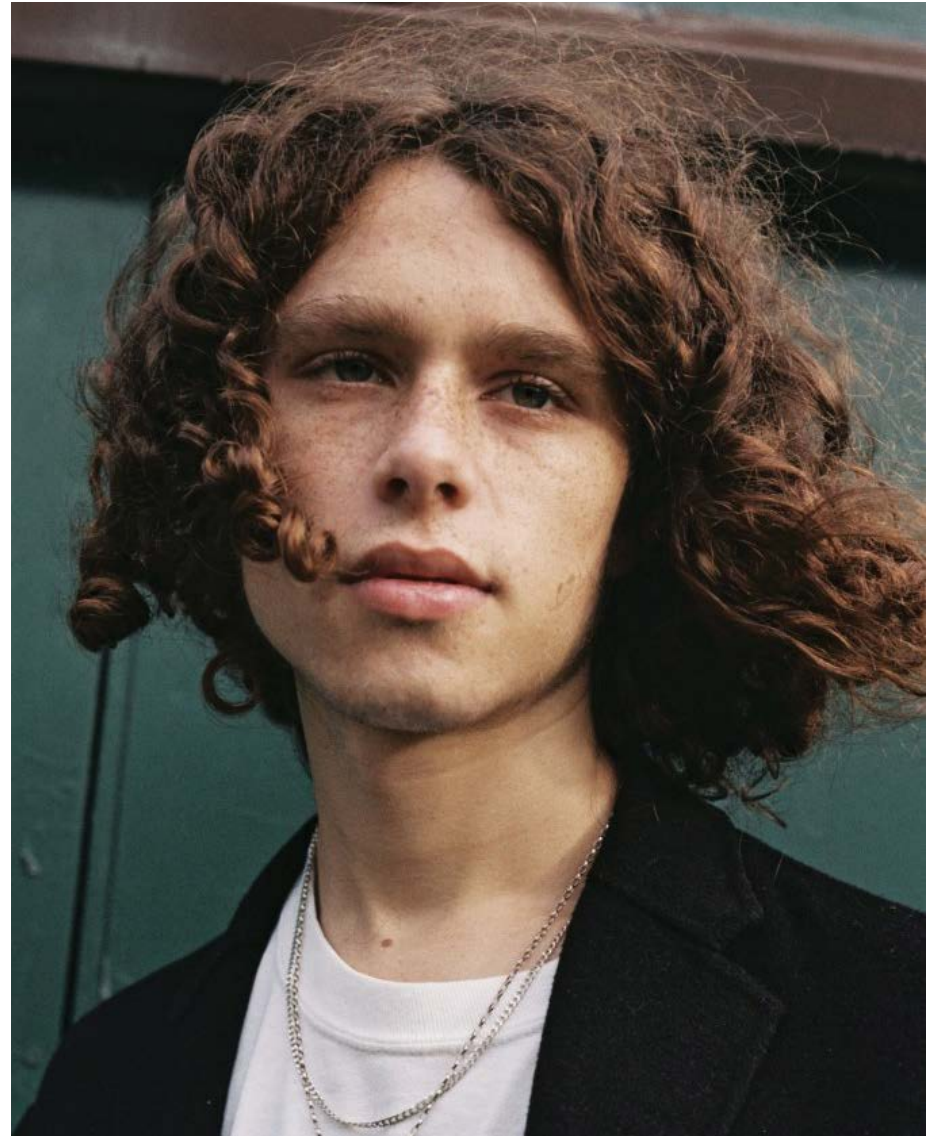

ANTI-AGENCY

IZZY COFIE
@IZZYCOFIE

HEIGHT : 5'11.5"
CHEST : 34"
WAIST : 27.5"
HIPS : 36.5"
SHOE : 9UK

WWW.ANTIAGENCY.CO.UK